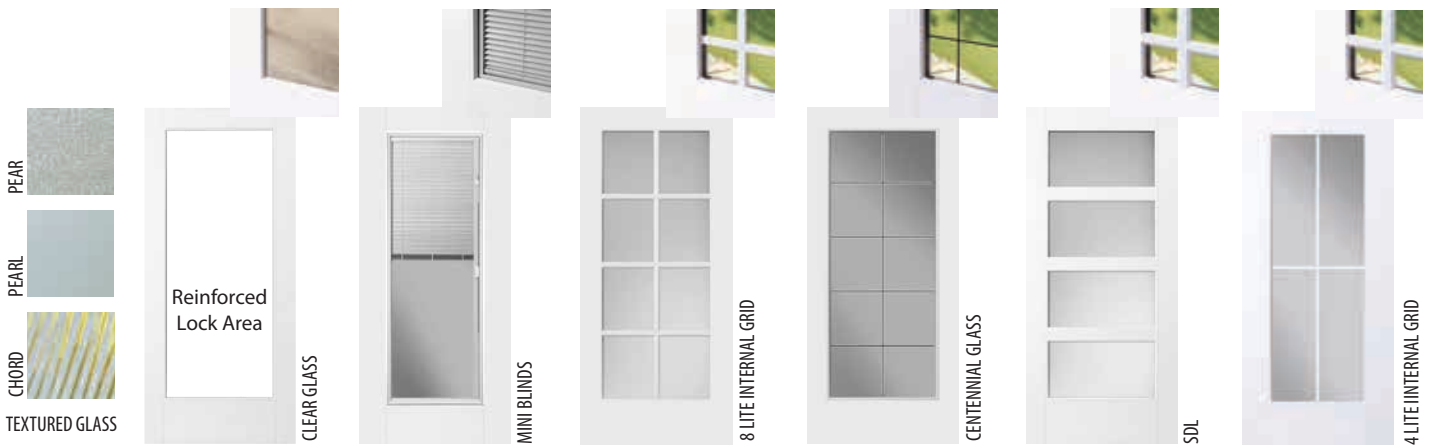

Jade

Silverstar

Mini Blinds

Imagine a blind you do not have to dust or clean.
A single touch opens /closes blinds for privacy or light with ease.

Multipoint Door Lock Systems

Eclipse E3™ Premier Folding Door System

Designed for larger folding door strength. Generously proportioned to meet requirements in medium & large applications.

At A Glance Wider Viewing, Cleaner Look

Flush Glazed Fiberglass Doors offer a wider viewing angle & cleaner appearance