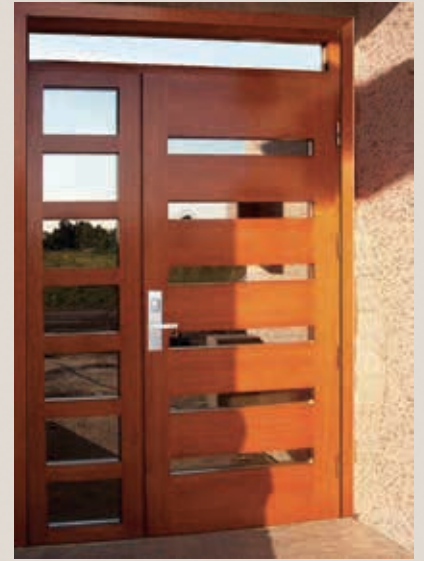

VOG Azur Glass SL

VOG Steel Door

33 3/4", 35 3/4" x 79"
33 3/4", 35 3/4" x 84"

1821 © w/ Lami Glass

1833 © w/ Stainless

1845 © w/ Lami Glass

1864 © w/ Lami Glass

1927 © w/ Ice Glass