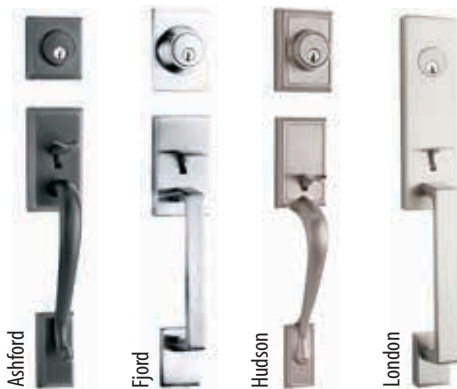

Weiser

Handlesets

Levers

Metropolitan Boutique

Kevo Deadbolt

SmartCode Deadbolts

Baldwin

Taymor

Door Knobs

Levers

Deadbolts

Handleset

Bath Sets

Baseboards

 UL MFP653 3/8" x 3-1/4" H MFP653 3/8" x 3-1/4" FJP MFP653 3/8" x 3-1/4"	 UL MFPU8910 3/8" x 3-7/8"	 UL MFSP094 5/8" x 4"	 UL MFP405 1/2" x 4"	 UL MFPU9290 1/2" x 5"	 UL MFPU8244 1/2" x 5"	 UL MFPU545 9/16" x 5"	 UL MFPU618 1/2" x 5-1/4"
 UL MFPU8237 5/8" x 5-1/2"	 UL MFPU161 9/16" x 5-1/4"	 UL MFPU498 1/2" x 5-1/2"	 UL MFPU8281 1/2" x 6"	 UL MFPU9291 1/2" x 6-1/2"	 UL MFPU499 1/2" x 7-1/4"	 UL MFPU612 1/2" x 7-1/4"	
 UL MFPU8237A 5/8" x 7-1/4"	 UL MFPU163 9/16" x 7-1/4"						